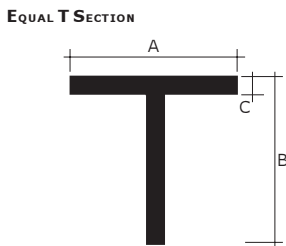

MISCELLANEOUS RIGIDS

Stock Code	Profile Description	Dimensions - mm				Lengths			Pack Qty	Colours Available									
		A	B	C	D	2.54m	2.44m	1.83m		Black	White	Teak	Vanilla	Red	Lt Gry	Dark	Yellow	Blue	
ER054	25mm Scotia	18	25	1.3	-		●	●	29.28m	●	●	●							
ER055	12.5mm Scotia	13.8	19	12	-		●	●	29.28m	●	●								
ER056	19mm H/Stick	19	3	1.7	-		●	●	29.28m	●	●		●						
ER057	19mm H/Stick	19	3	1.7	-		●	●	29.28m			●							
ER059	12.5mm H/Stick	12.5	2.5	1.6	-		●		29.28m		●								
ER058	4mm Binding Bar	5	13	1.4	-		●	●	29.28m	●	●								
ER067	6mm Binding Bar	6	13	1	-		●	●	29.28m	●	●								
ER068	Round Bind Bar	4	14.3	1.2	-		●	●	29.28m	●	●		●				●	●	
ER066	19mm 'T' Barb	19	12	3.7	-		●	●	29.28m	●	●	●	●		●	●			
ER098	19mm Equal 'T'	19	18.4	1.6	-		●		29.28m		●	●							
ER069	12.5mm Quad	13.1	18	1.3	-		●		29.28m		●	●	●						
ER095	10mm Capping	10	8	22	1.1	●			30.48m		●	●							
ER112	9mm Solid Quad	9	9	-	-		●		29.28m	●	●