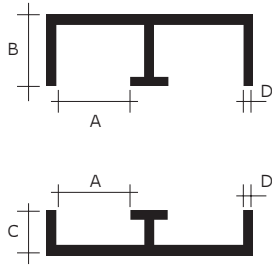

External Angle

ER043	19mm Angle	17.7	17.7	1.3	-		●		29.28m		●								
ER044	25mm Angle	23.3	23.3	1.7	-		●		29.28m		●								

ELECTRICAL PROFILES

Stock Code	Profile Description	Dimensions - mm				Lengths			Pack Qty	Colours Available									
		A	B	C	D	3.00m	2.44m	1.83m		Black	White	Teak	Vanilla	Red	Lt Gry	Dk Gry	Dark	Clear	
ER004	12mm C/Cover	12.5	6.5	30	-		●	●			●								
ER005	19mm C/Cover	25	8.3	51	-		●	●			●								
ER002	38mm C/Cover	38	11.5	66	-		●	●			●								
ER006	12mm Conduit	16	14.5	-	-	●	●	●			●								
ER007	25mm Conduit	28.5	13.7	-	-	●	●	●			●								
ER008	38mm Conduit	42	14.5	-	-	●	●	●			●								
ER082	38mm Pipe Con	42	19.2	-	-	●	●	●			●								
ER079	12mm Oval	14.3	10	-	-	●	●	●			●								
ER080	19mm Oval	22	11.2	-	-	●	●	●			●								
ER081	25mm Oval	28.8	11	-	-	●	●	●			●								
ER083	20mm Round	20	-	-	-	●	●	●			●								
MT1610	16mm Mini	16	13.8	-	-	●	●	●			●								
MT2510	25mm Mini	25	14.2	-	-	●	●	●			●								
MT3810	38mm Mini	38	13	-	-	●	●	●			●								

DOUBLE CHANNELS - T Leg in Centre

Stock Code	Profile Description	Dimensions - mm				Lengths			Pack Qty	Colours Available									
		A	B	C	D	3.00m	2.44m	1.83m		Black	White	Teak	Vanilla	Red	Lt Gry	Dk Gry	Dark	Clear	
ER087	19mm Top	19.2	16	-	1.9		●	●	14.64m	●	●	●	●						
ER088	19mm Bot	19.2	-	9	1.9		●	●	14.64m	●	●	●	●						
ER015	17.5mm Top	17.7	17.6	-	2.3		●		14.64m		●								
ER016	17.5mm Bot	17.7	-	8.5	2.3		●		14.64m		●								
ER017	16mm Top	16.4	16.5	-	1.8		●	●	14.64m	●	●	●	●						
ER018	16mm Bot	16.4	-	8	1.8		●	●	14.64m	●	●	●	●						
ER019	12.5mm Top	12.8	13	-	1.7		●	●	29.28m		●								
ER020	12.5mm Bot	12.8	-	8.5	1.7		●	●	29.28m		●								
ER021	8mm Top	8.2	11.5	-	1.4		●	●	29.28m	●	●								
ER022	8mm Bot	8.2	-	6	1.4		●	●	29.28m	●	●								
ER085	6mm Top	6.5	9	-	1.3		●	●	29.28m	●	●								
ER086	6mm Bot	6.5	-	5	1.3		●	●	29.28m	●	●								