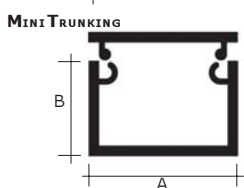

P.V.C. ANGLES

Stock Code	Profile Description	Dimensions - mm				Lengths			Pack Qty	Colours Available									
		A	B	C	D	3.00m	2.44m	1.83m		Black	White	Teak	Vanilla	Red	Lt Gry	Dk Gry	Dark	Clear	
ER300	70mm Angle	70	70	2.0	-		●		14.64m	●	●		●						
ER200	50mm Angle	50	50	1.9	-		●	●	29.28m	●	●	●	●						●
ER150	38mm Angle	38	38	1.9	-		●	●	29.28m	●	●	●	●						
ER125	32mm Angle	32	32	1.7	-		●	●	29.28m	●	●	●	●						
ER045	25mm Angle	25	25	1.7	-		●	●	29.28m	●	●		●	●	●			●	●
ER046	25mm Angle	25	25	1.7	-		●	●	29.28m			●							
ER047	19mm Angle	19	19	1.7	-		●	●	29.28m	●	●		●	●	●			●	●
ER048	19mm Angle	19	19	1.7	-		●	●	29.28m			●							
ER049	16mm Angle	16	16	1.5	-		●	●	29.28m	●	●		●		●				
ER050	16mm Angle	16	16	1.5	-		●	●	29.28m			●							
ER051	12.5mm Angle	12.5	12.5	1.4	-		●	●	29.28m	●	●	●	●	●	●			●	
ER052	6mm Angle	6	6	1.4	-		●	●	29.28m	●	●	●							

External Angle

ER043	19mm Angle	17.7	17.7	1.3	-		●		29.28m		●								
ER044	25mm Angle	23.3	23.3	1.7	-		●		29.28m		●								

ELECTRICAL PROFILES

Stock Code	Profile Description	Dimensions - mm				Lengths			Pack Qty	Colours Available									
		A	B	C	D	3.00m	2.44m	1.83m		Black	White	Teak	Vanilla	Red	Lt Gry	Dk Gry	Dark	Clear	
ER004	12mm C/Cover	12.5	6.5	30	-		●	●			●								
ER005	19mm C/Cover	25	8.3	51	-		●	●			●								
ER002	38mm C/Cover	38	11.5	66	-		●	●			●								
ER006	12mm Conduit	16	14.5	-	-	●	●	●			●								
ER007	25mm Conduit	28.5	13.7	-	-	●	●	●			●								
ER008	38mm Conduit	42	14.5	-	-	●	●	●			●								
ER082	38mm Pipe Con	42	19.2	-	-	●	●	●			●								
ER079	12mm Oval	14.3	10	-	-	●	●	●			●								
ER080	19mm Oval	22	11.2	-	-	●	●	●			●								
ER081	25mm Oval	28.8	11	-	-	●	●	●			●								
ER083	20mm Round	20	-	-	-	●	●	●			●								
MT1610	16mm Mini	16	13.8	-	-	●	●	●			●								
MT2510	25mm Mini	25	14.2	-	-	●	●	●			●								
MT3810	38mm Mini	38	13	-	-	●	●	●			●								