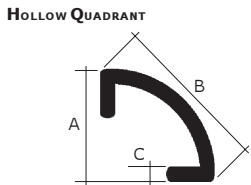

MISCELLANEOUS RIGIDS

Stock Code	Profile Description	Dimensions - mm				Lengths			Pack Qty	Colours Available									
		A	B	C	D	2.54m	2.44m	1.83m		Black	White	Teak	Vanilla	Red	Lt Gry	Dark	Yellow	Blue	
ER054	25mm Scotia	18	25	1.3	-		●	●	29.28m	●	●	●							
ER055	12.5mm Scotia	13.8	19	12	-		●	●	29.28m	●	●								
ER056	19mm H/Stick	19	3	1.7	-		●	●	29.28m	●	●		●						
ER057	19mm H/Stick	19	3	1.7	-		●	●	29.28m			●							
ER059	12.5mm H/Stick	12.5	2.5	1.6	-		●		29.28m		●								
ER058	4mm Binding Bar	5	13	1.4	-		●	●	29.28m	●	●								
ER067	6mm Binding Bar	6	13	1	-		●	●	29.28m	●	●								
ER068	Round Bind Bar	4	14.3	1.2	-		●	●	29.28m	●	●		●				●	●	
ER066	19mm 'T' Barb	19	12	3.7	-		●	●	29.28m	●	●	●	●		●	●			
ER098	19mm Equal 'T'	19	18.4	1.6	-		●		29.28m		●	●							
ER069	12.5mm Quad	13.1	18	1.3	-		●		29.28m		●	●	●						
ER095	10mm Capping	10	8	22	1.1	●			30.48m		●	●							
ER112	9mm Solid Quad	9	9	-	-		●		29.28m	●	●