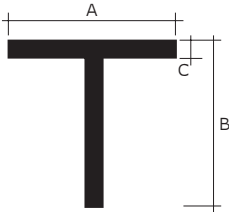

CLIP-ON EDGINGS

Stock Code	Profile Description	Dimensions - mm				Lengths			Pack Qty	Colours Available									
		A	B	C	D	3.00m	2.44m	1.83m		Black	White	Teak	Vanilla	Red	Lt Gry	Dk Gry	Dark	Clear	
ER001	19mm Clip-on	19	17.5	7.2	1.7		●	●	29.28m	●	●	●	●	●	●	●	●	●	●
ER003	16mm Clip-on	16	14.5	7.6	1.7		●	●	29.28m 36.00m	●	●	●	●	●	●	●	●	●	●
ER097	12.5mm Clip-on	12.5	11.9	6	1.2		●		29.28m	●	●	●							
Round Back																			
ER111	16mm Clip-on	16	14.5	9.6	3.1		●	●	29.28m	●	●	●							

ALUMINIUM PROFILES

EQUAL ANGLE

FLAT BAR

EQUAL T SECTION

HOLLOW TUBE

Stock Code	Profile Description	Dimensions - mm				Lengths		Pack Qty	Colours Available										
		A	B	C	D	2.44m	2.00m		Alum	Gl'd Alu									
AL210	12mm Angle	12.8	12.8	1.6	-		●	10.0m	●										
AL215	12mm Angle	12.8	12.8	1.6	-	●		12.2m	●										
AL230	19mm Angle	19	19	1.6	-		●	10.0m	●										
AL235	19mm Angle	19	19	1.6	-	●		12.2m	●	●									
AL240	25mm Angle	25	25	1.6	-		●	10.0m	●										
AL245	25mm Angle	25	25	1.6	-	●		12.2m	●	●									
AL247	32mm Angle	32	32	1.6	-		●	10.0m	●										
AL248	32mm Angle	32	32	1.6	-	●		12.2m	●										
AL250	38mm Angle	38	38	1.6	-		●	10.0m	●										
AL255	38mm Angle	38	38	1.6	-	●		12.2m	●										
AL275	50mm Angle	50	50	1.6	-		●	12.2m	●										
AL310	12mm Flat Bar	12.8	3.2	-	-		●	10.0m	●										
AL330	19mm Flat Bar	19	3.2	-	-		●	10.0m	●										
AL340	25mm Flat Bar	25	3.2	-	-		●	10.0m	●										
AL350	38mm Flat Bar	38	3.2	-	-		●	10.0m	●										
AL410	12mm Equal T	12.8	12.8	1.6	-		●	10.0m	●										
AL430	19mm Equal T	19	19	1.6	-		●	10.0m	●										
AL530	19mm Hol Tube	19	1.5	-	-		●	10.0m	●										