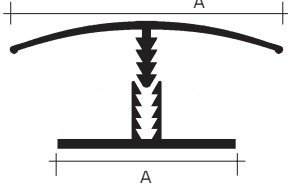

DOUBLE CHANNELS - Straight Leg in Centre

Stock Code	Profile Description	Dimensions - mm				Lengths			Pack Qty	Colours Available									
		A	B	C	D	3.00m	2.44m	1.83m		Black	White	Teak	Vanilla	Red	Lt Gry	Dk Gry	Dark	Clear	
ER023	6mm Top	6.2	11	-	1.6		●	●	29.28m	●	●								
ER024	6mm Bot	6.2	-	7.3	1.6		●	●	29.28m	●	●								
ER025	6mm Top	6.3	11	-	1.6		●	●	29.28m			●							
ER026	6mm Bot	6.3	-	7.2	1.6		●	●	29.28m			●							
ER027	4mm Top	5	11	-	1.5		●	●	29.28m	●	●								
ER028	4mm Bot	5	-	6.8	1.5		●	●	29.28m	●	●								
ER029	4mm Top	5	11	-	1.3		●	●	29.28m			●							
ER030	4mm Bot	5	-	6.8	1.3		●	●	29.28m			●							
ER031	3.5mm Top	3.8	10	-	1.5		●	●	29.28m	●	●								
ER032	3.5mm Bot	3.6	-	5	1.4		●	●	29.28m	●	●								

BOARD & PANEL PROFILES

C SECTION

H SECTION

L SECTION

UNEQUAL H SECTION

CORNER SECTION

2 PRT H SECTION

6MM CAPPING

Stock Code	Profile Description	Dimensions - mm				Lengths			Pack Qty	Colours Available									
		A	B	C	D	3.00m	2.44m	1.83m		Black	White	Teak	Vanilla	Red	Lt Gry	Dk Gry	Dark	Clear	
ER119	6mm C Sec'n	6.3	5.4	12.7	1.3		●		29.28m	●	●								
ER090	16mm C Sec'n	16	14.5	16.1	1.4	◆	●		29.28m	●	●	●	●	●					
ER100	19mm C Sec'n	19	17.5	21.5	1.4	◆	●		29.28m	●	●	●	●	●					
ER118	6mm H Sec'n	6.3	5.4	10.8	1.3		●		29.28m	●	●								
ER091	16mm H Sec'n	16	14.5	10.2	1.4	◆	●		29.28m	●	●	●	●	●					
ER101	19mm H Sec'n	19	17.5	17.6	1.4	◆	●		29.28m	●	●	●	●	●					
ER092	16mm L Sec'n	16	14.5	19.4	1.4	◆	●		29.28m	●	●	●	●	●					
ER102	19mm L Sec'n	19	17.5	21.9	1.4	◆	●		29.28m	●	●	●	●	●					
ER094	16mm Uneql H	16	14.5	22.6	1.4	◆	●		29.28m		●		●						
ER096	16mm Corner	16.2	14.5	11	1.5	◆	●		29.28m	●	●		●						
ER110	9-12mm 2prt H Top	35.0				◆	●		29.28m		●		●						
	Bottom	30.0							36.00m										
ER120	6mm Capping	6.1	11.7	20.5	1.3		●		29.28m	●	●								