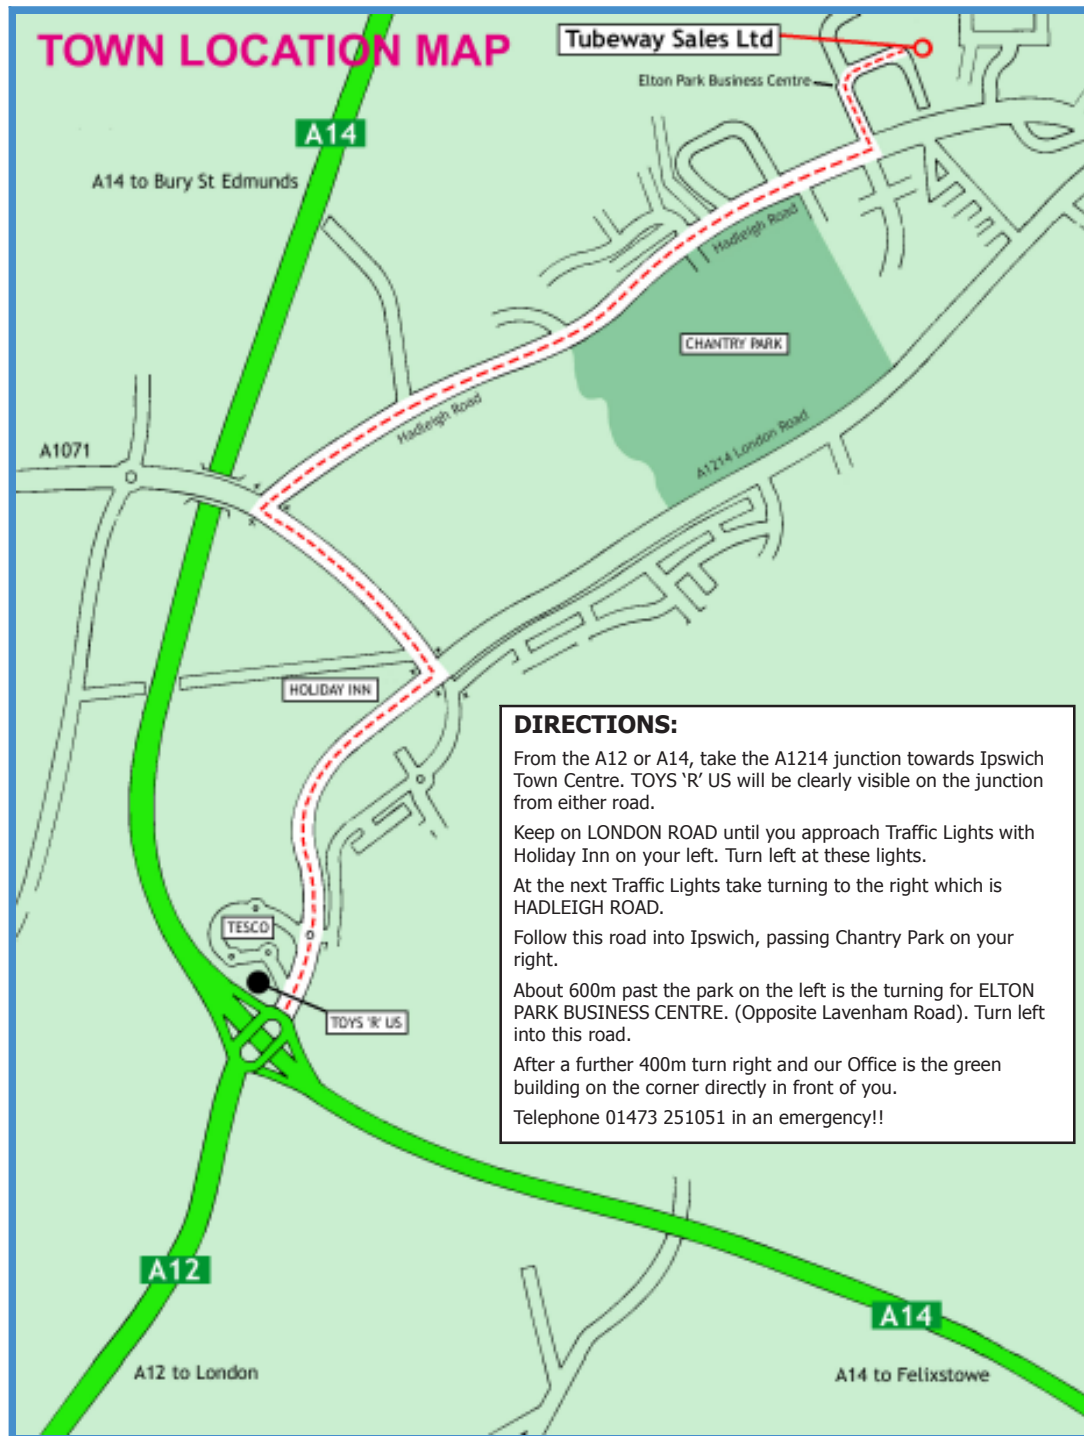

TUBEWAY (SALES) LIMITED

Elton Park, Hadleigh Road, Ipswich,
Suffolk, IP2 0HN, UK.

Tel : 01473 251051 Fax : 01473 236044

email : sales@tubeway.co.uk

www.tubeway.co.uk

DIRECTIONS:

From the A12 or A14, take the A1214 junction towards Ipswich Town Centre. TOYS 'R' US will be clearly visible on the junction from either road.

Keep on LONDON ROAD until you approach Traffic Lights with Holiday Inn on your left. Turn left at these lights.

At the next Traffic Lights take turning to the right which is HADLEIGH ROAD.

Follow this road into Ipswich, passing Chantry Park on your right.

About 600m past the park on the left is the turning for ELTON PARK BUSINESS CENTRE. (Opposite Lavenham Road). Turn left into this road.

After a further 400m turn right and our Office is the green building on the corner directly in front of you.