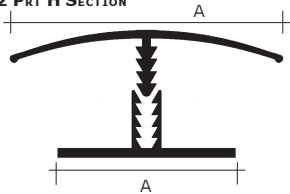

## DOUBLE CHANNELS - Straight Leg in Centre

Stock Code	Profile Description	Dimensions - mm				Lengths			Pack Qty	Colours Available									
		A	B	C	D	3.00m	2.44m	1.83m		Black	White	Teak	Vanilla	Red	Lt Gry	Dk Gry	Dark	Clear	
ER023	6mm Top	6.2	11	-	1.6		●	●	29.28m	●	●								
ER024	6mm Bot	6.2	-	7.3	1.6		●	●	29.28m	●	●								
ER025	6mm Top	6.3	11	-	1.6		●	●	29.28m			●							
ER026	6mm Bot	6.3	-	7.2	1.6		●	●	29.28m			●							
ER027	4mm Top	5	11	-	1.5		●	●	29.28m	●	●								
ER028	4mm Bot	5	-	6.8	1.5		●	●	29.28m	●	●								
ER029	4mm Top	5	11	-	1.3		●	●	29.28m			●							
ER030	4mm Bot	5	-	6.8	1.3		●	●	29.28m			●							
ER031	3.5mm Top	3.8	10	-	1.5		●	●	29.28m	●	●								
ER032	3.5mm Bot	3.6	-	5	1.4		●	●	29.28m	●	●								

# BOARD & PANEL PROFILES

**C SECTION**

**H SECTION**

**L SECTION**

**UNEQUAL H SECTION**

**CORNER SECTION**

**2 PART H SECTION**

**6MM CAPPING**

Stock Code	Profile Description	Dimensions - mm				Lengths			Pack Qty	Colours Available									
		A	B	C	D	3.00m	2.44m	1.83m		Black	White	Teak	Vanilla	Red	Lt Gry	Dk Gry	Dark	Clear	
ER119	6mm C Sec'n	6.3	5.4	12.7	1.3		●		29.28m	●	●								
ER090	16mm C Sec'n	16	14.5	16.1	1.4	◆	●		29.28m	●	●	●	●	●					
ER100	19mm C Sec'n	19	17.5	21.5	1.4	◆	●		29.28m	●	●	●	●	●					
ER118	6mm H Sec'n	6.3	5.4	10.8	1.3		●		29.28m	●	●								
ER091	16mm H Sec'n	16	14.5	10.2	1.4	◆	●		29.28m	●	●	●	●	●					
ER101	19mm H Sec'n	19	17.5	17.6	1.4	◆	●		29.28m	●	●	●	●	●					
ER092	16mm L Sec'n	16	14.5	19.4	1.4	◆	●		29.28m	●	●	●	●	●					
ER102	19mm L Sec'n	19	17.5	21.9	1.4	◆	●		29.28m	●	●	●	●	●					
ER094	16mm Uneql H	16	14.5	22.6	1.4	◆	●		29.28m		●		●						
ER096	16mm Corner	16.2	14.5	11	1.5	◆	●		29.28m	●	●		●						
ER110	9-12mm 2prt H Top	35.0				◆	●		29.28m		●		●						
	Bottom	30.0							36.00m										
ER120	6mm Capping	6.1	11.7	20.5	1.3		●		29.28m	●	●								