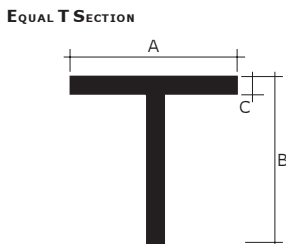

MISCELLANEOUS RIGIDS

Stock Code	Profile Description	Dimensions - mm				Lengths			Pack Qty	Colours Available									
		A	B	C	D	2.54m	2.44m	1.83m		Black	White	Teak	Vanilla	Red	Lt Gry	Dark	Yellow	Blue	
ER054	25mm Scotia	18	25	1.3	-		●	●	29.28m	●	●	●							
ER055	12.5mm Scotia	13.8	19	12	-		●	●	29.28m	●	●								
ER056	19mm H/Stick	19	3	1.7	-		●	●	29.28m	●	●		●						
ER057	19mm H/Stick	19	3	1.7	-		●	●	29.28m			●							
ER059	12.5mm H/Stick	12.5	2.5	1.6	-		●		29.28m		●								
ER058	4mm Binding Bar	5	13	1.4	-		●	●	29.28m	●	●								
ER067	6mm Binding Bar	6	13	1	-		●	●	29.28m	●	●								
ER068	Round Bind Bar	4	14.3	1.2	-		●	●	29.28m	●	●		●				●	●	
ER066	19mm 'T' Barb	19	12	3.7	-		●	●	29.28m	●	●	●	●		●	●			
ER098	19mm Equal 'T'	19	18.4	1.6	-		●		29.28m		●	●							
ER069	12.5mm Quad	13.1	18	1.3	-		●		29.28m		●	●	●						
ER095	10mm Capping	10	8	22	1.1	●			30.48m		●	●							
ER112	9mm Solid Quad	9	9	-	-		●		29.28m	●	●