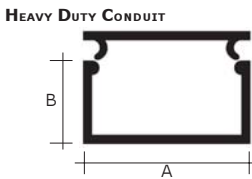

ELECTRICAL PROFILES

Stock Code	Profile Description	Dimensions - mm				Lengths			Pack Qty	Colours Available									
		A	B	C	D	3.00m	2.44m	1.83m		Black	White	Teak	Vanilla	Red	Lt Gry	Dk Gry	Dark	Clear	
ER004	12mm C/Cover	12.5	6.5	30	-		●	●			●								
ER005	19mm C/Cover	25	8.3	51	-		●	●			●								
ER002	38mm C/Cover	38	11.5	66	-		●	●			●								
ER006	12mm Conduit	16	14.5	-	-	●	●	●			●								
ER007	25mm Conduit	28.5	13.7	-	-	●	●	●			●								
ER008	38mm Conduit	42	14.5	-	-	●	●	●			●								
ER082	38mm Pipe Con	42	19.2	-	-	●	●	●			●								
ER079	12mm Oval	14.3	10	-	-	●	●	●			●								
ER080	19mm Oval	22	11.2	-	-	●	●	●			●								
ER081	25mm Oval	28.8	11	-	-	●	●	●			●								
ER083	20mm Round	20	-	-	-	●	●	●			●								
MT1610	16mm Mini	16	13.8	-	-	●	●	●			●								
MT2510	25mm Mini	25	14.2	-	-	●	●	●			●								
MT3810	38mm Mini	38	13	-	-	●	●	●			●