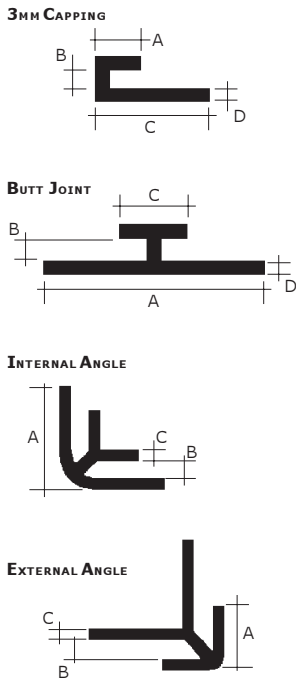

RIGID EDGINGS

Stock Code	Profile Description	Dimensions - mm				Lengths			Pack Qty	Colours Available								
		A	B	C	D	3.00m	2.44m	1.83m		Black	White	Teak	Vanilla	Red	Lt Gry	Dk Gry	Dark	Clear
ER009	16mm Flat	16	1.3	-	-			●	29.28m	●	●	●	●					
ER010	20mm Flat	20	1.3	-	-			●	29.28m	●	●	●						
ER011	25mm Flat	25	1.8	-	-			●	29.28m	●	●	●	●					
ER012	16mm Lipped	16	4.3	1.5	-			●	29.28m	●	●	●	●					
ER013	20mm Lipped	20	3.2	1.3	-			●	29.28m	●	●	●						
ER014	25mm Lipped	25	4.0	1.4	-			●	29.28m	●	●	●						

WALLBOARD SECTIONS

Stock Code	Profile Description	Dimensions - mm				Lengths			Pack Qty	Colours Available								
		A	B	C	D	3.00m	2.54m	1.83m		Black	White	Teak	Vanilla	Red	Lt Gry	Dk Gry	Dark	Clear
ER062	3mm Capping	7.5	3.6	19	1.7		●		30.48m	●	●	●	●					
ER063	3mm Butt Joint	30	3.9	12.5	1.7		●		30.48m	●	●	●	●					
ER064	3mm Int Angle	18	3.9	1.7	-		●		30.48m	●	●	●						
ER065	3mm Ext Angle	11.5	3.9	1.7	-		●		30.48m	●	●	●						

CLIP-ON EDGINGS

Stock Code	Profile Description	Dimensions - mm				Lengths			Pack Qty	Colours Available								
		A	B	C	D	3.00m	2.44m	1.83m		Black	White	Teak	Vanilla	Red	Lt Gry	Dk Gry	Dark	Clear
ER001	19mm Clip-on	19	17.5	7.2	1.7		●	●	29.28m	●	●	●	●	●				
ER003	16mm Clip-on	16	14.5	7.6	1.7		●	●	29.28m 36.00m	●	●	●	●	●	●	●	●	
ER097	12.5mm Clip-on	12.5	11.9	6	1.2		●		29.28m	●		●						
Round Back																		
ER111	16mm Clip-on	16	14.5	9.6	3.1		●	●	29.28m	●		●