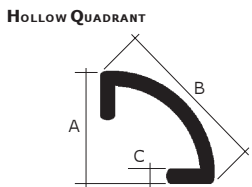

MISCELLANEOUS RIGIDS

Stock Code	Profile Description	Dimensions - mm				Lengths			Pack Qty	Colours Available									
		A	B	C	D	2.54m	2.44m	1.83m		Black	White	Teak	Vanilla	Red	Lt Gry	Dark	Yellow	Blue	
ER054	25mm Scotia	18	25	1.3	-		●	●	29.28m	●	●	●							
ER055	12.5mm Scotia	13.8	19	12	-		●	●	29.28m	●	●								
ER056	19mm H/Stick	19	3	1.7	-		●	●	29.28m	●	●		●						
ER057	19mm H/Stick	19	3	1.7	-		●	●	29.28m			●							
ER059	12.5mm H/Stick	12.5	2.5	1.6	-		●		29.28m		●								
ER058	4mm Binding Bar	5	13	1.4	-		●	●	29.28m	●	●								
ER067	6mm Binding Bar	6	13	1	-		●	●	29.28m	●	●								
ER068	Round Bind Bar	4	14.3	1.2	-		●	●	29.28m	●	●		●				●	●	
ER066	19mm 'T' Barb	19	12	3.7	-		●	●	29.28m	●	●	●	●		●	●			
ER098	19mm Equal 'T'	19	18.4	1.6	-		●		29.28m		●	●							
ER069	12.5mm Quad	13.1	18	1.3	-		●		29.28m		●	●	●						
ER095	10mm Capping	10	8	22	1.1	●			30.48m		●	●							
ER112	9mm Solid Quad	9	9	-	-		●		29.28m	●	●