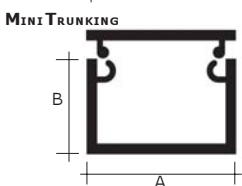

ELECTRICAL PROFILES

Stock Code	Profile Description	Dimensions - mm				Lengths			Pack Qty	Colours Available									
		A	B	C	D	3.00m	2.44m	1.83m		Black	White	Teak	Vanilla	Red	Lt Gry	Dk Gry	Dark	Clear	
ER004	12mm C/Cover	12.5	6.5	30	-		●	●			●								
ER005	19mm C/Cover	25	8.3	51	-		●	●			●								
ER002	38mm C/Cover	38	11.5	66	-		●	●			●								
ER006	12mm Conduit	16	14.5	-	-	●	●	●			●								
ER007	25mm Conduit	28.5	13.7	-	-	●	●	●			●								
ER008	38mm Conduit	42	14.5	-	-	●	●	●			●								
ER082	38mm Pipe Con	42	19.2	-	-	●	●	●			●								
ER079	12mm Oval	14.3	10	-	-	●	●	●			●								
ER080	19mm Oval	22	11.2	-	-	●	●	●			●								
ER081	25mm Oval	28.8	11	-	-	●	●	●			●								
ER083	20mm Round	20	-	-	-	●	●	●			●								
MT1610	16mm Mini	16	13.8	-	-	●	●	●			●								
MT2510	25mm Mini	25	14.2	-	-	●	●	●			●								
MT3810	38mm Mini	38	13	-	-	●	●	●			●