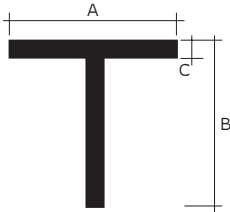

## CLIP-ON EDGINGS

Stock Code	Profile Description	Dimensions - mm				Lengths			Pack Qty	Colours Available								
		A	B	C	D	3.00m	2.44m	1.83m		Black	White	Teak	Vanilla	Red	Lt Gry	Dk Gry	Dark	Clear
ER001	19mm Clip-on	19	17.5	7.2	1.7		●	●	29.28m	●	●	●	●	●				
ER003	16mm Clip-on	16	14.5	7.6	1.7		●	●	29.28m 36.00m	●	●	●	●	●	●	●	●	
ER097	12.5mm Clip-on	12.5	11.9	6	1.2		●		29.28m	●		●						
<b>Round Back</b>																		
ER111	16mm Clip-on	16	14.5	9.6	3.1		●	●	29.28m	●		●						

# ALUMINIUM PROFILES

**EQUAL ANGLE**

**FLAT BAR**

**EQUAL T SECTION**

**HOLLOW TUBE**

Stock Code	Profile Description	Dimensions - mm				Lengths		Pack Qty	Colours Available											
		A	B	C	D	2.44m	2.00m		Alum	Gl'd Alu										
AL210	12mm Angle	12.8	12.8	1.6	-		●	10.0m	●											
AL215	12mm Angle	12.8	12.8	1.6	-	●		12.2m	●											
AL230	19mm Angle	19	19	1.6	-		●	10.0m	●											
AL235	19mm Angle	19	19	1.6	-	●		12.2m	●	●										
AL240	25mm Angle	25	25	1.6	-		●	10.0m	●											
AL245	25mm Angle	25	25	1.6	-	●		12.2m	●	●										
AL247	32mm Angle	32	32	1.6	-		●	10.0m	●											
AL248	32mm Angle	32	32	1.6	-	●		12.2m	●											
AL250	38mm Angle	38	38	1.6	-		●	10.0m	●											
AL255	38mm Angle	38	38	1.6	-	●		12.2m	●											
AL275	50mm Angle	50	50	1.6	-		●	12.2m	●											
AL310	12mm Flat Bar	12.8	3.2	-	-		●	10.0m	●											
AL330	19mm Flat Bar	19	3.2	-	-		●	10.0m	●											
AL340	25mm Flat Bar	25	3.2	-	-		●	10.0m	●											
AL350	38mm Flat Bar	38	3.2	-	-		●	10.0m	●											
AL410	12mm Equal T	12.8	12.8	1.6	-		●	10.0m	●											
AL430	19mm Equal T	19	19	1.6	-		●	10.0m	●											
AL530	19mm Hol Tube	19	1.5	-	-		●	10.0m	●											